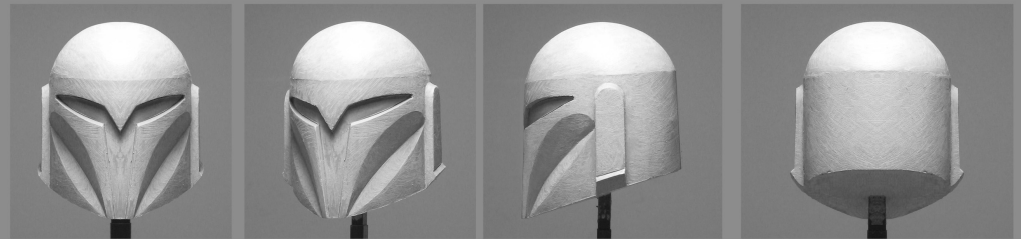

HERO IMAGE

DECAL AND LOGO ON HELMET

NIGHT OWLS LOGO ON THE SHOULDER PADS

MAQUETTE OF FEMALE MANDALORIAN HELMET
BASIC SHAPE SCULPTED
DETAILS ADDED CAN BE SEEN ABOVE

Please note that the wrist gauntlets are sourced from the "Mand Male Med Death Watch Grapple A" asset. They have been scaled down to fit the females.