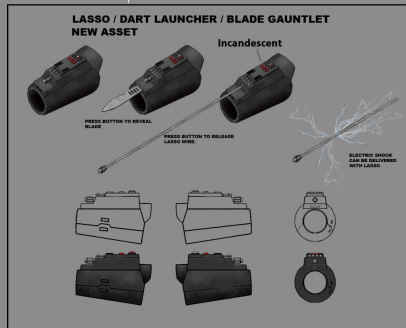

HERO IMAGE

DECAL AND LOGO ON HELMET

NIGHT OWLS LOGO ON THE SHOULDER PADS

MAQUETTE OF FEMALE MANDALORIAN HELMET
BASIC SHAPE SCULPTED
DETAILS ADDED CAN BE SEEN ABOVE

Please note that the wrist gauntlets are sourced from the "Mand Male Med Death Watch Grapple A" asset. They have been scaled down to fit the females.