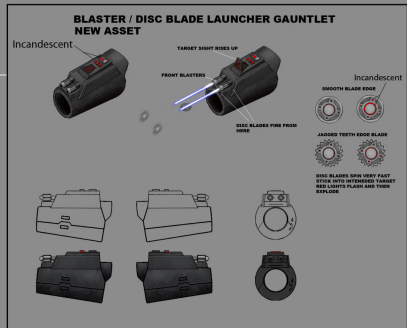

HERO IMAGE

DECAL AND LOGO ON HELMET

NIGHT OWLS LOGO ON THE SHOULDER PADS

MAQUETTE OF FEMALE MANDALORIAN HELMET
BASIC SHAPE SCULPTED
DETAILS ADDED CAN BE SEEN ABOVE

Please note that the wrist gauntlets are sourced from the "Mand Male Med Death Watch Grapple A" asset. They have been scaled down to fit the females.