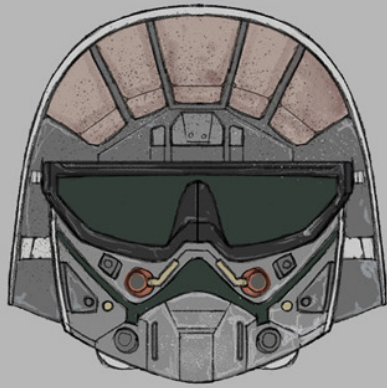

Hero View

'Spirit of' View

Uniform is C1 material
Boots and gloves are CS material

INTERIOR FRONT VIEW

REAR VIEW

INTERIOR REAR VIEW

REAR VIEW

INTERIOR FRONT VIEW

INTERIOR REAR VIEW