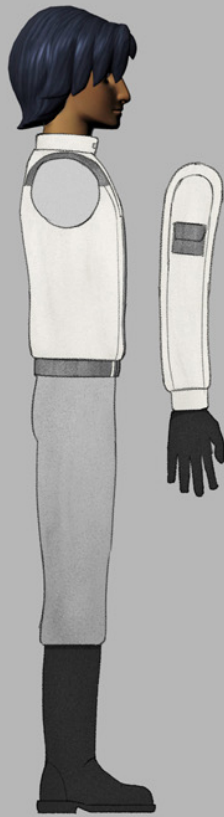

Hero View

'Spirit of' View

Uniform is C1 material
Boots and gloves are CS material

INTERIOR FRONT VIEW

REAR VIEW

INTERIOR REAR VIEW

REAR VIEW

INTERIOR FRONT VIEW

INTERIOR REAR VIEW