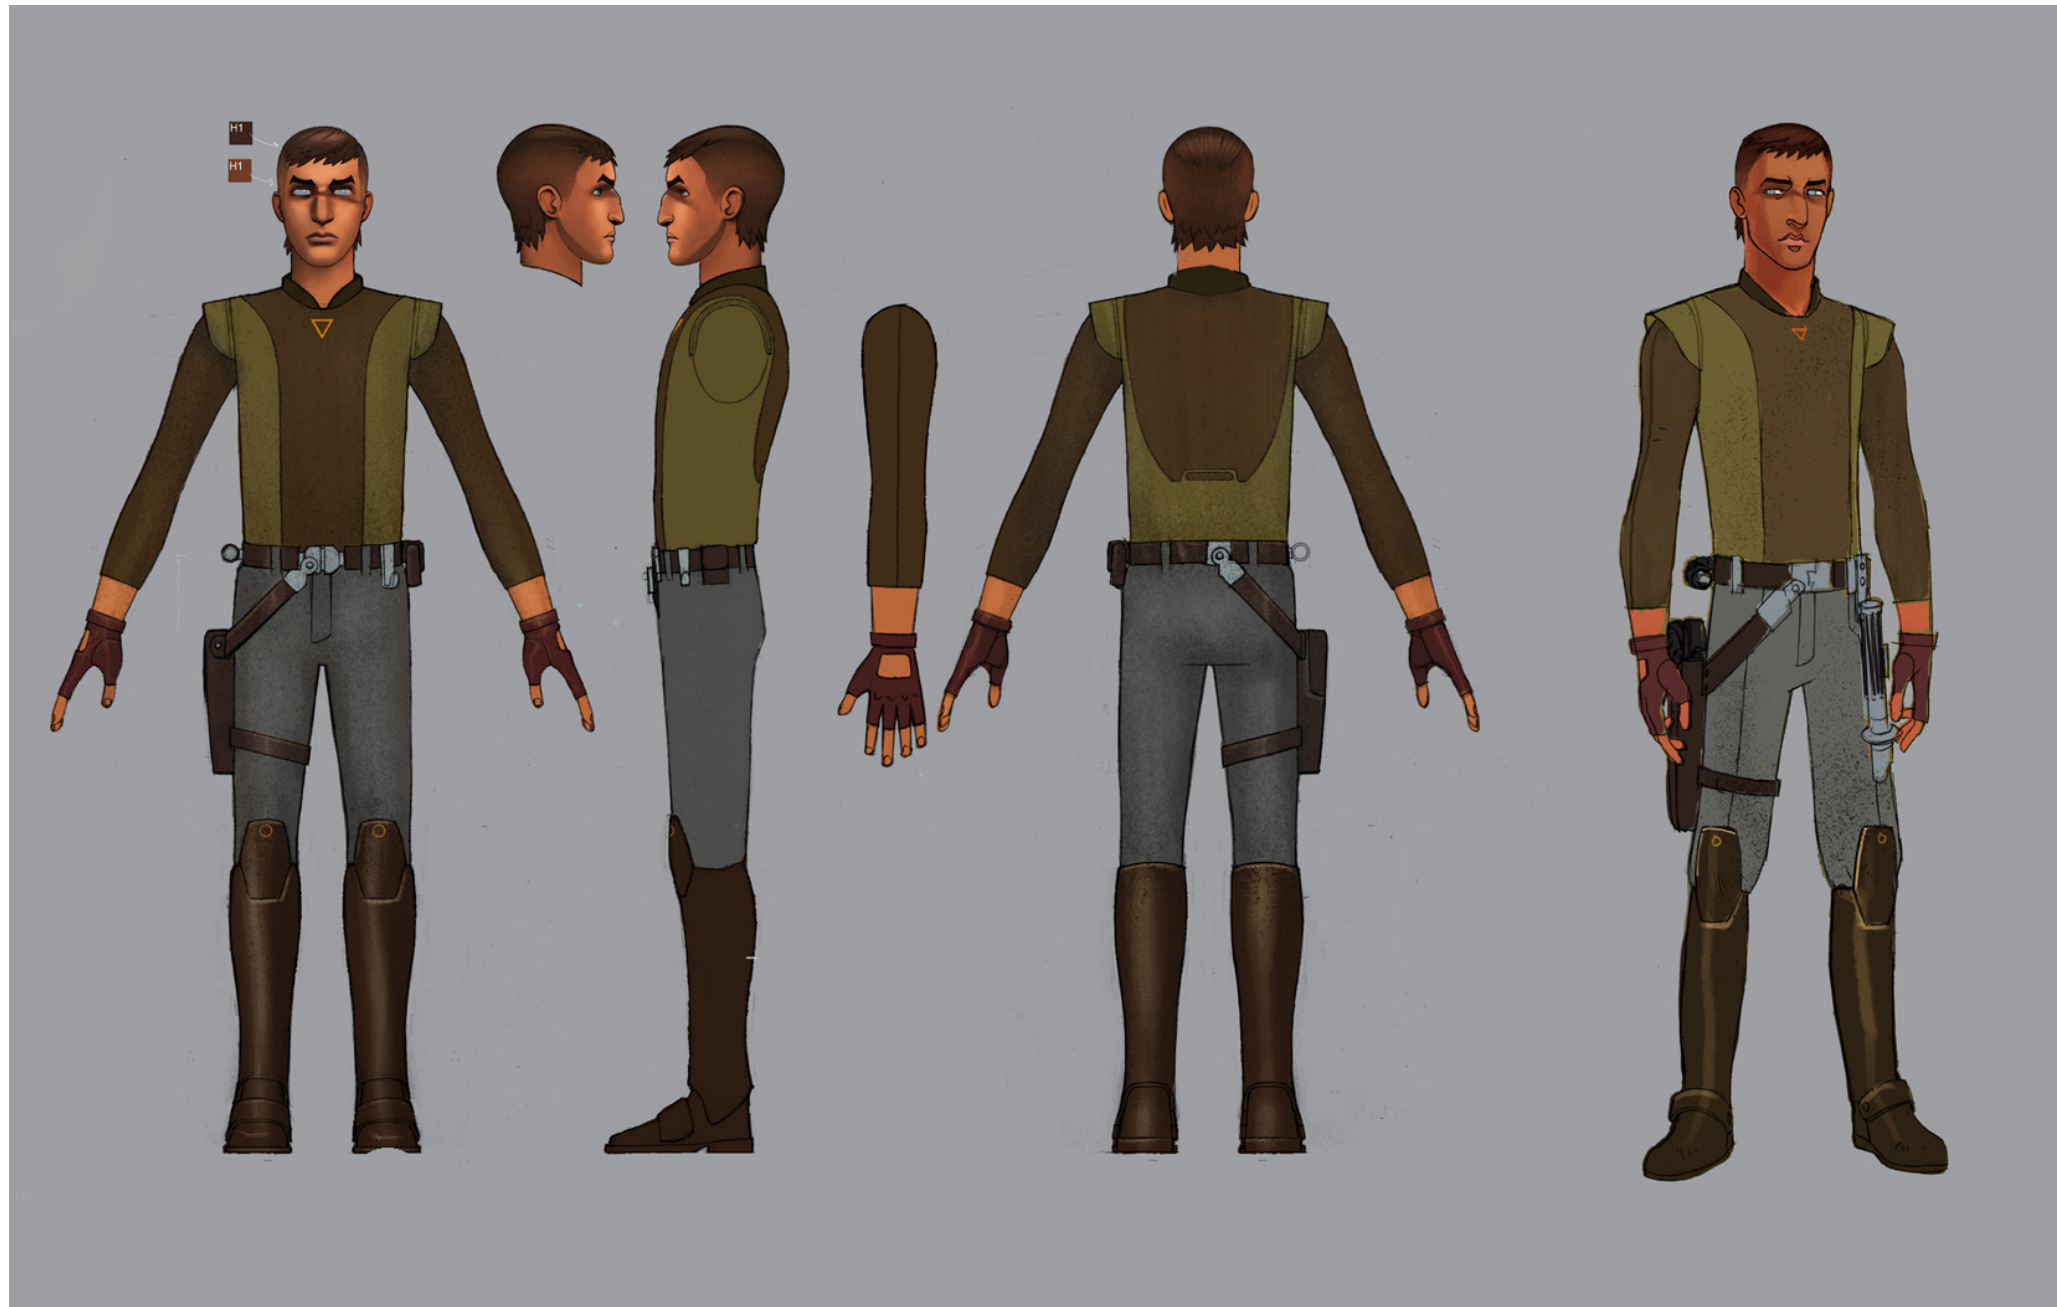

STARWARS.COM

\*

PLEASE NOTE THAT THE 'HAND HELD COMM' DEVICE ATTACHES TO THE LEFT SIDE OF THE BELT TO A CIRCULAR METAL DISK. REFER TO THIS CHARACTER TURN FOR SCALE.

The bandage should be rigged to flex and move.

Red and white lights should blink alternately every 48 frames.

INCANDESCENT:

TRUE COLOR: