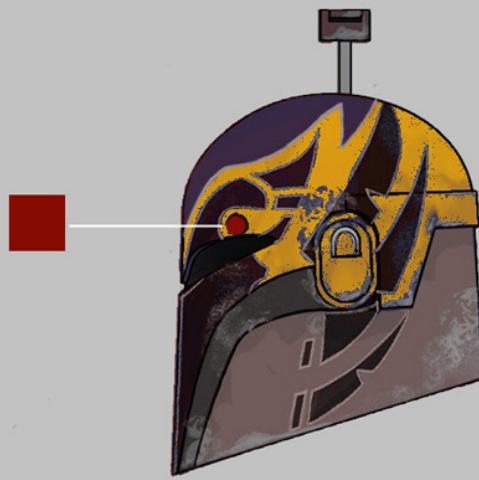

H1

S1

STARWARS.COM

A note on the eyes - the geometry has been modified from the 'Sabine D' asset. The eyes overall are 4% smaller than the earlier version. The Pupil and Iris are 7% smaller than on the previous asset. Textures of the eyes are unchanged

'SPIRIT OF' IMAGE

'HERO' IMAGE

SPIRIT OF

Right Arm Gauntlet

Left Arm Gauntlet

The asset is reuse of the Mandalorian Gauntlets.

Logo Detail

Spirit-Of

Hero View

Detail of right gauntlet  
and armor plate:

incandescent

'HERO' IMAGE

Fingers should have nails painted into their textures.

Textures and materials on the helmet interiors are unchanged.

Helmet textures have been updated as seen here.