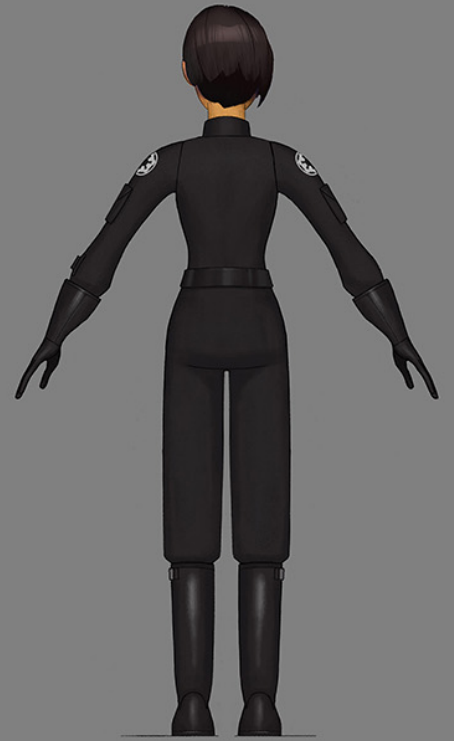

H1

S1

STARWARS.COM

A note on the eyes - the geometry has been modified from the 'Sabine D' asset. The eyes overall are 4% smaller than the earlier version. The Pupil and Iris are 7% smaller than on the previous asset. Textures of the eyes are unchanged

'SPIRIT OF' IMAGE

'HERO' IMAGE

SPIRIT OF

Right Arm Gauntlet

Left Arm Gauntlet

The asset is reuse of the Mandalorian Gauntlets.

Logo Detail

Spirit-Of

Hero View

Detail of right gauntlet  
and armor plate:

incandescent

'HERO' IMAGE

Fingers should have nails painted into their textures.

Textures and materials on the helmet interiors are unchanged.

Helmet textures have been updated as seen here.