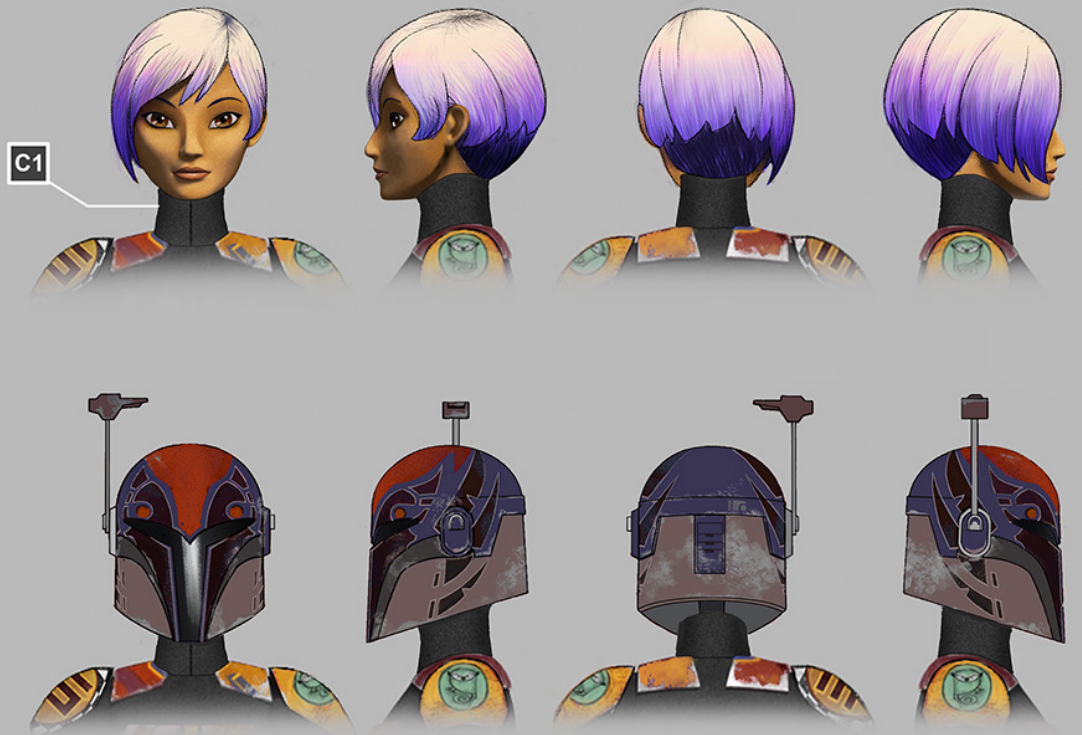

H1

S1

STARWARS.COM

A note on the eyes - the geometry has been modified from the 'Sabine D' asset. The eyes overall are 4% smaller than the earlier version. The Pupil and Iris are 7% smaller than on the previous asset. Textures of the eyes are unchanged

'SPIRIT OF' IMAGE

'HERO' IMAGE

SPIRIT OF

Right Arm Gauntlet

Left Arm Gauntlet

The asset is reuse of the Mandalorian Gauntlets.

Logo Detail

Spirit-Of

Hero View

Detail of right gauntlet  
and armor plate:

incandescent

'HERO' IMAGE

Fingers should have nails painted into their textures.

Textures and materials on the helmet interiors are unchanged.

Helmet textures have been updated as seen here.