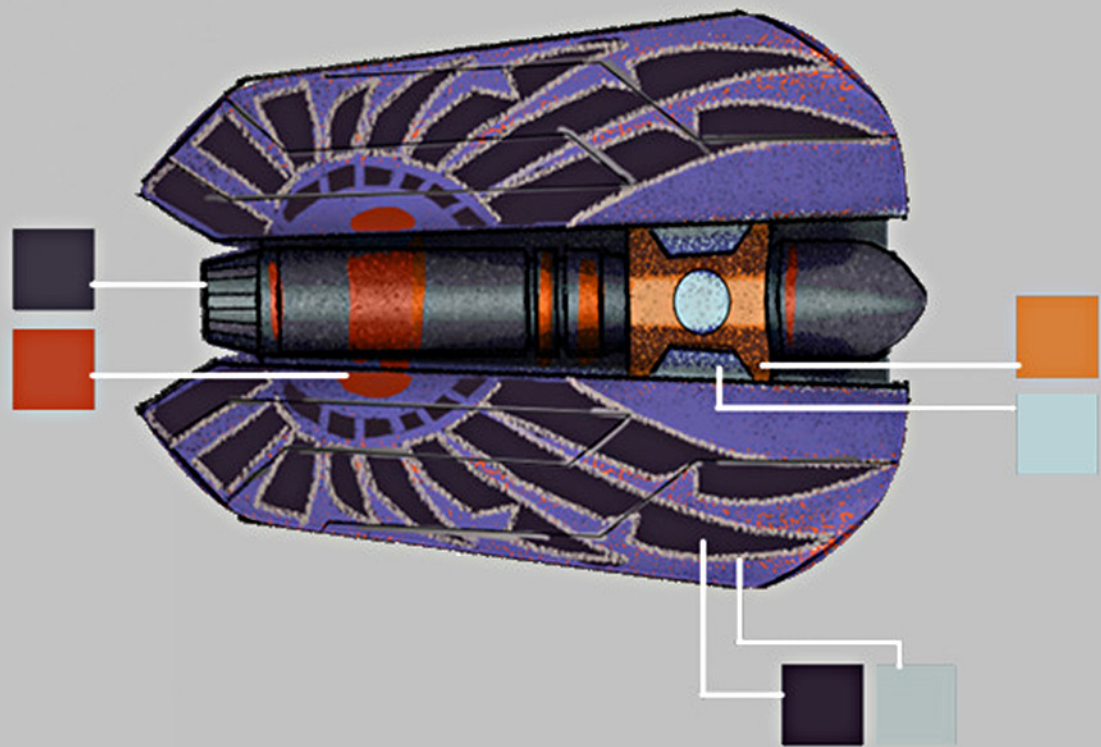

H1

S1

STARWARS.COM

A note on the eyes - the geometry has been modified from the 'Sabine D' asset. The eyes overall are 4% smaller than the earlier version. The Pupil and Iris are 7% smaller than on the previous asset. Textures of the eyes are unchanged

'SPIRIT OF' IMAGE

'HERO' IMAGE

SPIRIT OF

Right Arm Gauntlet

Left Arm Gauntlet

The asset is reuse of the Mandalorian Gauntlets.

Logo Detail

Spirit-Of

Hero View

Detail of right gauntlet  
and armor plate:

incandescent

'HERO' IMAGE

Fingers should have nails painted into their textures.

Textures and materials on the helmet interiors are unchanged.

Helmet textures have been updated as seen here.