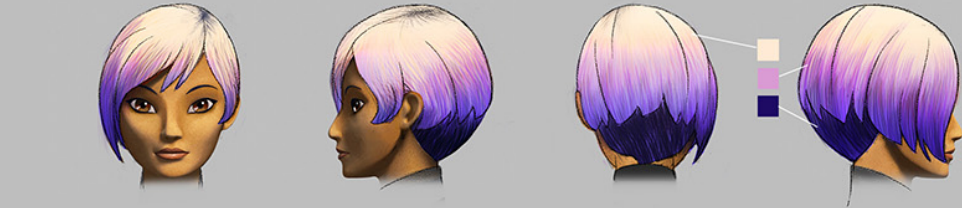

Hero View

Detail of right gauntlet  
and armor plate:

incandescent

'HERO' IMAGE

Fingers should have nails painted into their textures.

Textures and materials on the helmet interiors are unchanged.

Helmet textures have been updated as seen here.