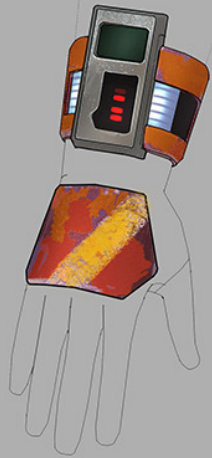

H1

S1

STARWARS.COM

A note on the eyes - the geometry has been modified from the 'Sabine D' asset. The eyes overall are 4% smaller than the earlier version. The Pupil and Iris are 7% smaller than on the previous asset. Textures of the eyes are unchanged

'SPIRIT OF' IMAGE

'HERO' IMAGE

SPIRIT OF

Right Arm Gauntlet

Left Arm Gauntlet

The asset is reuse of the Mandalorian Gauntlets.

Logo Detail

Spirit-Of

Hero View

Detail of right gauntlet  
and armor plate:

incandescent

'HERO' IMAGE

Fingers should have nails painted into their textures.

Textures and materials on the helmet interiors are unchanged.

Helmet textures have been updated as seen here.