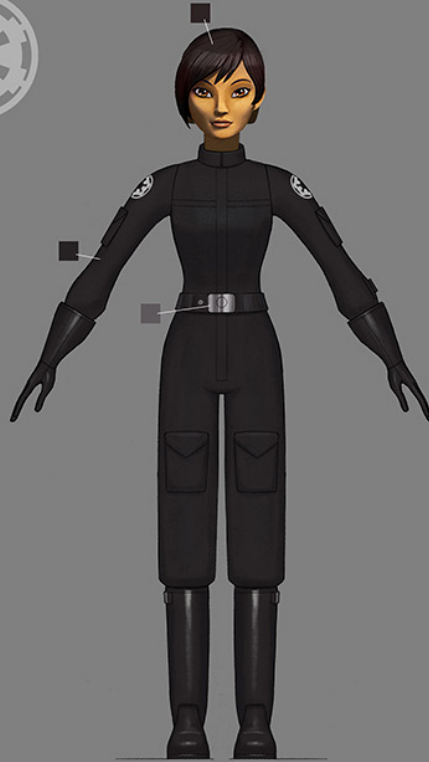

H1

S1

STARWARS.COM

A note on the eyes - the geometry has been modified from the 'Sabine D' asset. The eyes overall are 4% smaller than the earlier version. The Pupil and Iris are 7% smaller than on the previous asset. Textures of the eyes are unchanged

'SPIRIT OF' IMAGE

'HERO' IMAGE

SPIRIT OF

Right Arm Gauntlet

Left Arm Gauntlet

The asset is reuse of the Mandalorian Gauntlets.

Logo Detail

Spirit-Of

Hero View

Detail of right gauntlet  
and armor plate:

incandescent

'HERO' IMAGE

Fingers should have nails painted into their textures.

Textures and materials on the helmet interiors are unchanged.

Helmet textures have been updated as seen here.