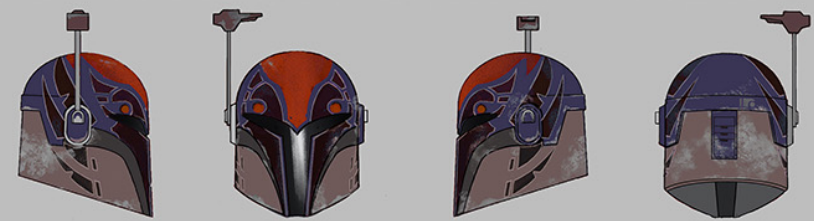

'SPIRIT OF' IMAGE

'HERO' IMAGE

SPIRIT OF

Right Arm Gauntlet

Left Arm Gauntlet

The asset is reuse of the Mandalorian Gauntlets.

Logo Detail

Spirit-Of

Hero View

Detail of right gauntlet  
and armor plate:

incandescent

'HERO' IMAGE

Fingers should have nails painted into their textures.

Textures and materials on the helmet interiors are unchanged.

Helmet textures have been updated as seen here.