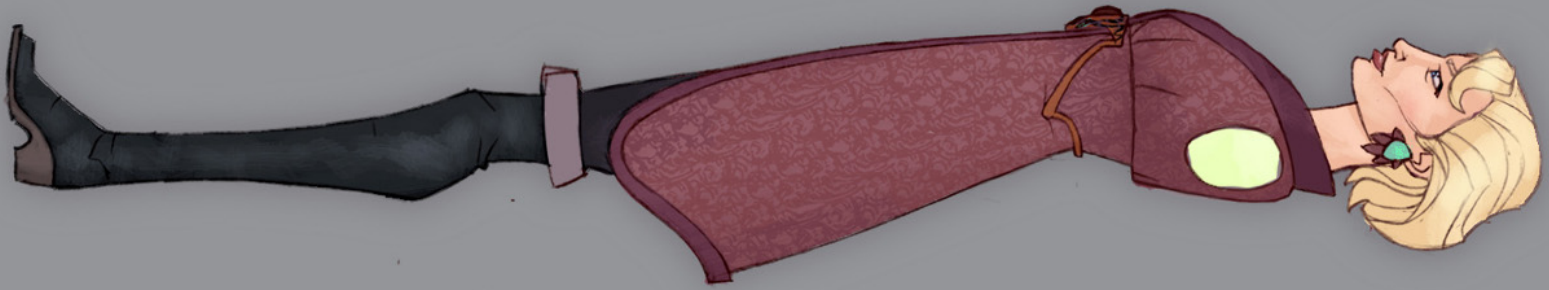

HERO VIEW

STARWARS.COM

**EARING**

Hero Image

MADE OF CRYSTAL  
THIS WILL LET LIGHT GLOW THROUGH  
SAME APPLIES TO EARRINGS, HEAD BAND  
NECK RINGS AND JEWELRY PIECES  
THE HEAD BAND SHOULD JUST HAVE  
A HINT OF THE UNDER COLOR BUT  
NOT TOO MUCH

Please note that the fabric of this dress is silk

**PATTERN FOR DRESS**

**EARING**

**HAIR BROOCH**

DUCHESS  
SATINE