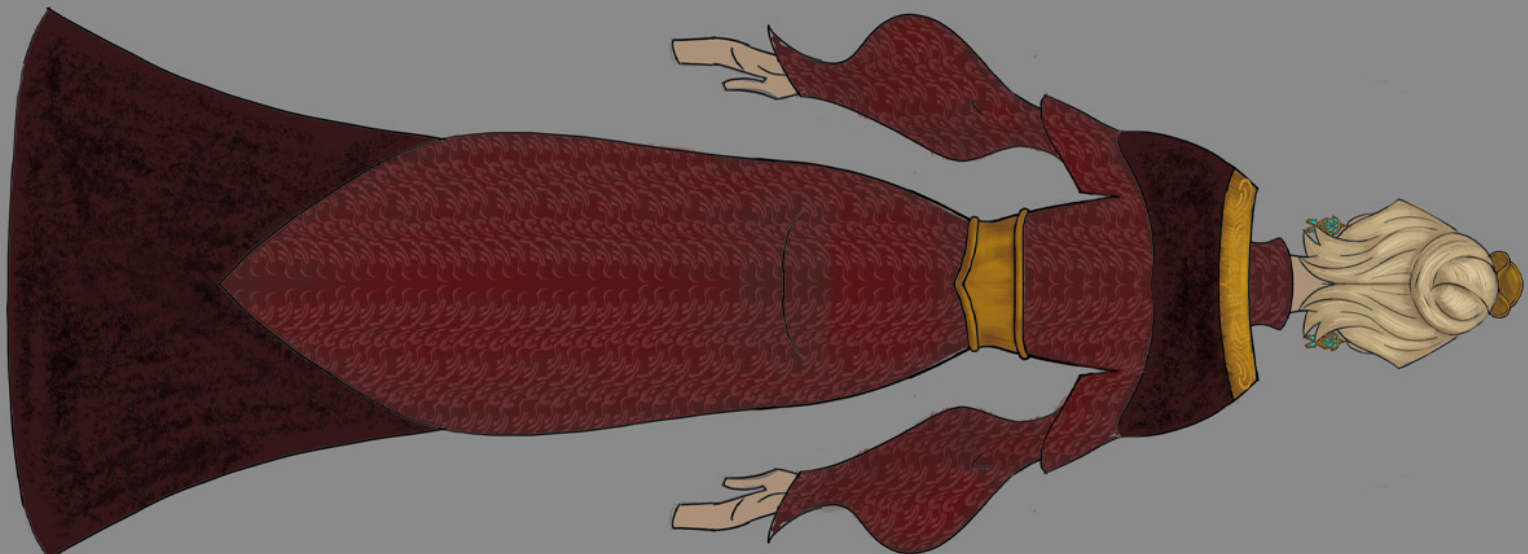

HERO VIEW

STARWARS.COM

**EARING**

Hero Image

MADE OF CRYSTAL  
THIS WILL LET LIGHT GLOW THROUGH  
SAME APPLIES TO EARRINGS, HEAD BAND  
NECK RINGS AND JEWELRY PIECES  
THE HEAD BAND SHOULD JUST HAVE  
A HINT OF THE UNDER COLOR BUT  
NOT TOO MUCH

Please note that the fabric of this dress is silk

**PATTERN FOR DRESS**

**EARING**

**HAIR BROOCH**

DUCHESS  
SATINE