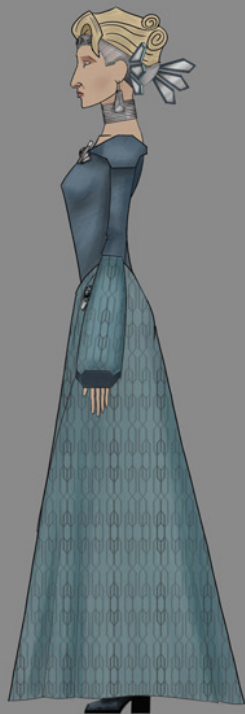

Hero Image

Please note that the fabric of this dress is silk