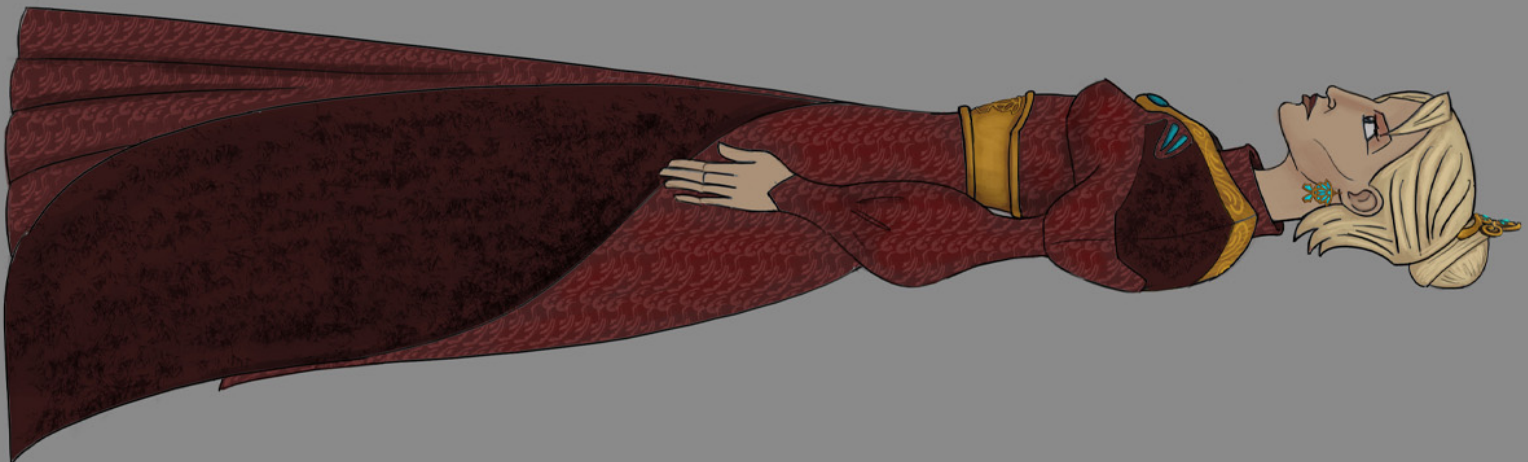

HERO VIEW

STARWARS.COM

**EARING**

Hero Image

MADE OF CRYSTAL  
THIS WILL LET LIGHT GLOW THROUGH  
SAME APPLIES TO EARRINGS, HEAD BAND  
NECK RINGS AND JEWELRY PIECES  
THE HEAD BAND SHOULD JUST HAVE  
A HINT OF THE UNDER COLOR BUT  
NOT TOO MUCH

Please note that the fabric of this dress is silk

**PATTERN FOR DRESS**

**EARING**

**HAIR BROOCH**

DUCHESS  
SATINE