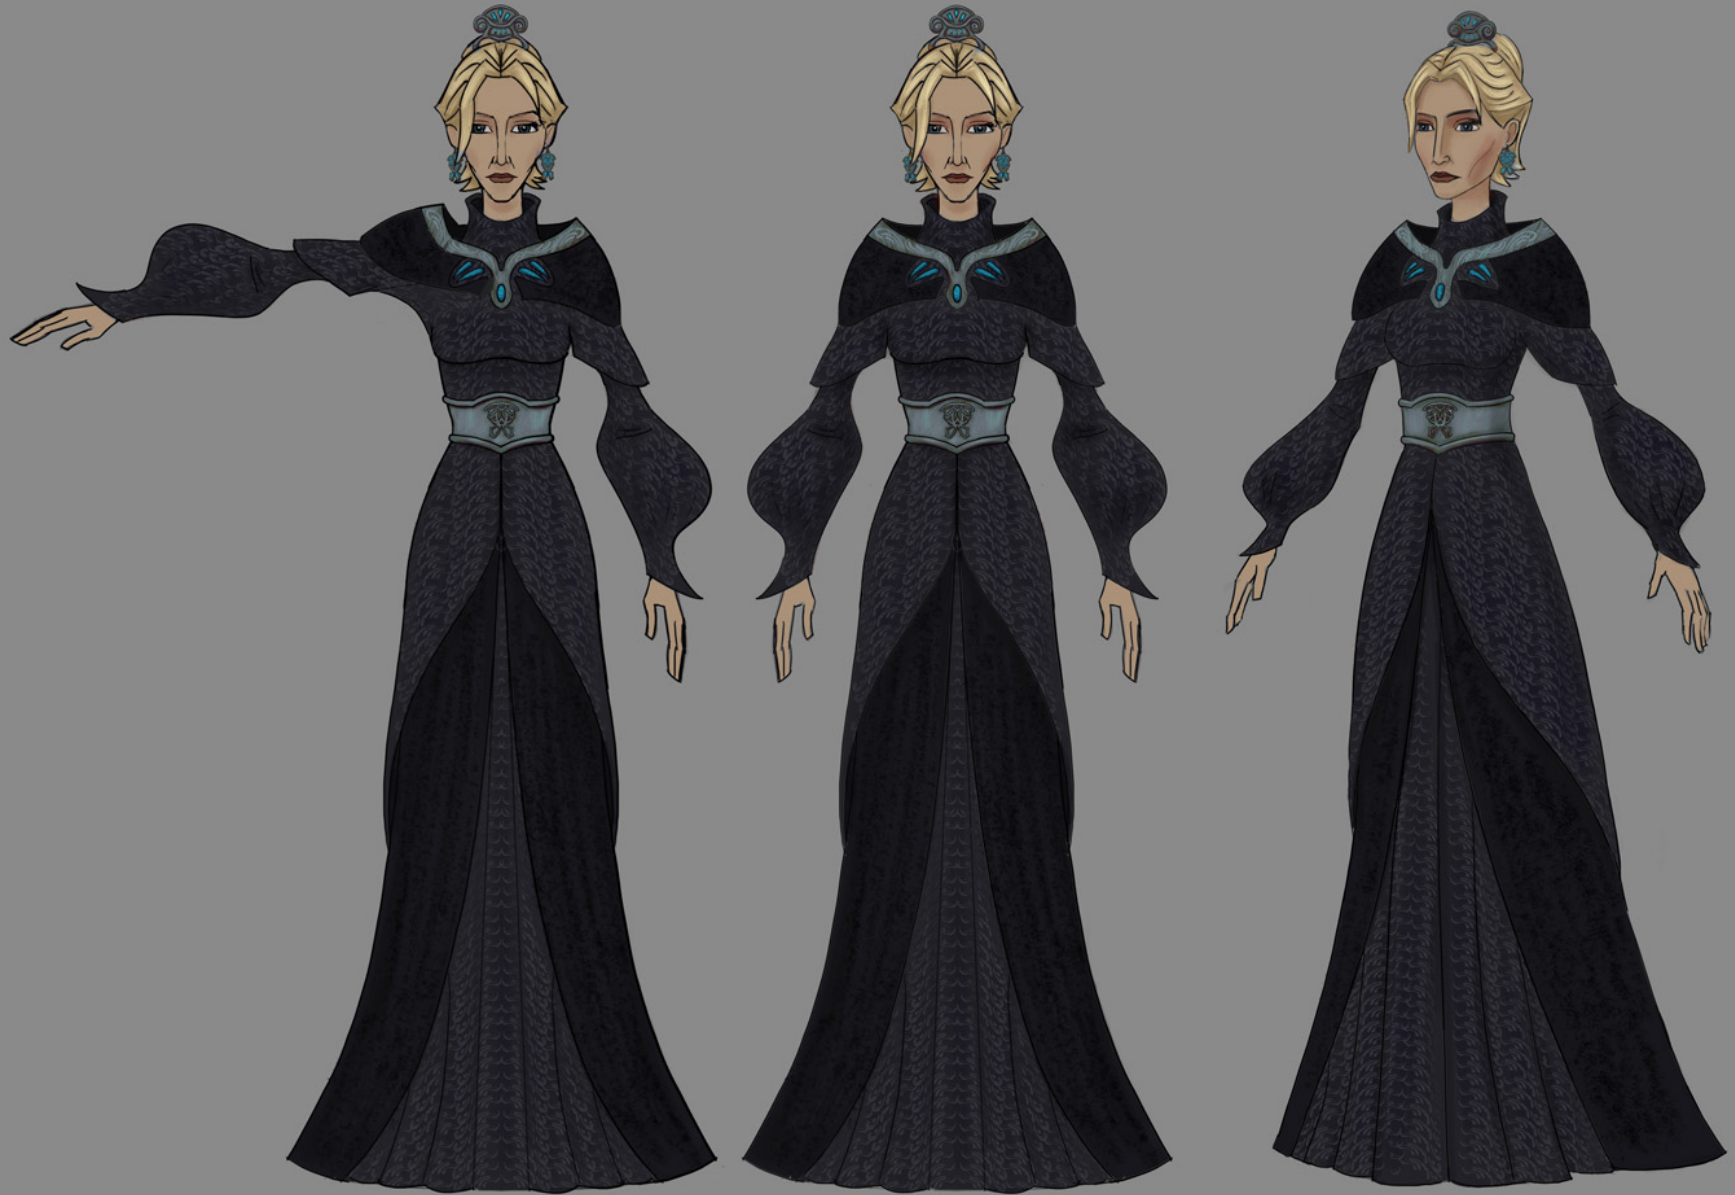

HERO VIEW

STARWARS.COM

**EARING**

Hero Image

MADE OF CRYSTAL  
THIS WILL LET LIGHT GLOW THROUGH  
SAME APPLIES TO EARRINGS, HEAD BAND  
NECK RINGS AND JEWELRY PIECES  
THE HEAD BAND SHOULD JUST HAVE  
A HINT OF THE UNDER COLOR BUT  
NOT TOO MUCH

Please note that the fabric of this dress is silk

**PATTERN FOR DRESS**

**EARING**

**HAIR BROOCH**

DUCHESS  
SATINE