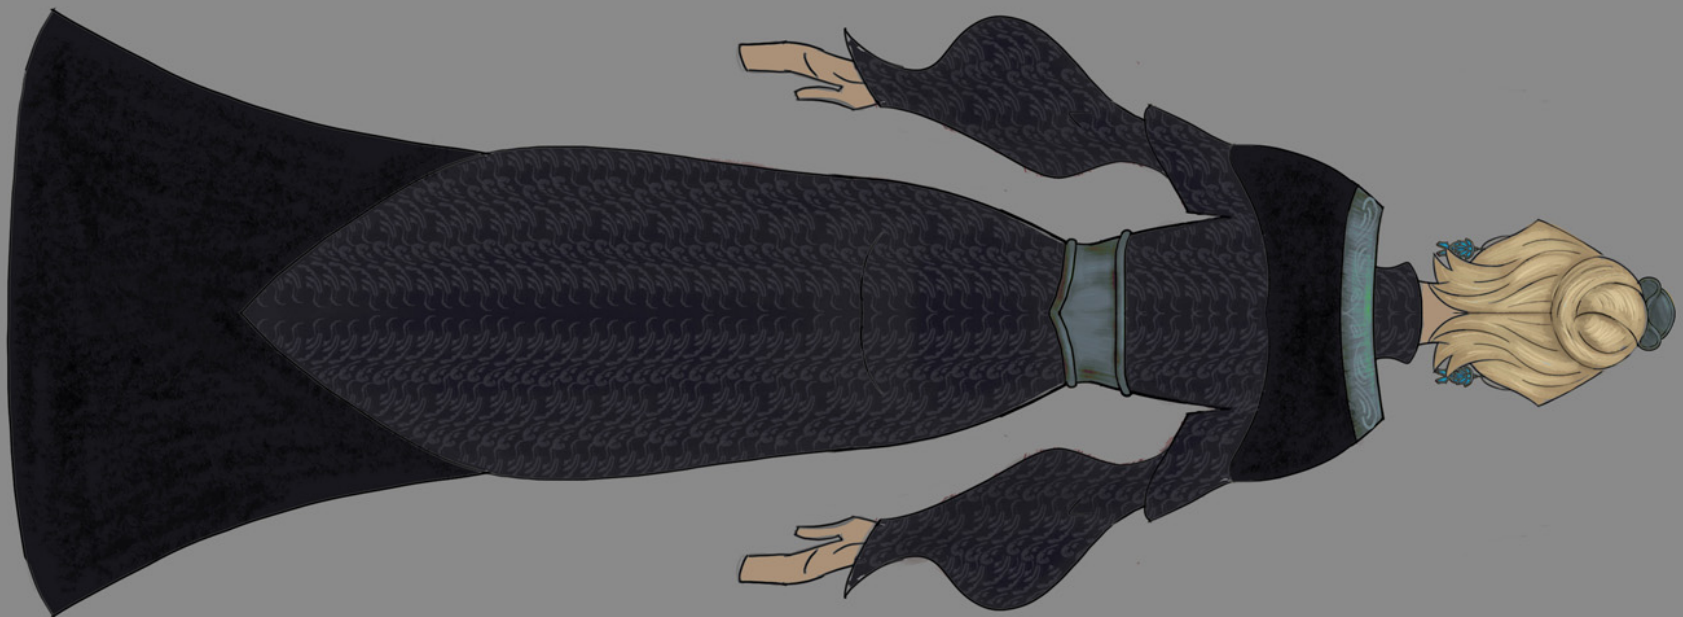

HERO VIEW

STARWARS.COM

**EARING**

Hero Image

MADE OF CRYSTAL  
THIS WILL LET LIGHT GLOW THROUGH  
SAME APPLIES TO EARRINGS, HEAD BAND  
NECK RINGS AND JEWELRY PIECES  
THE HEAD BAND SHOULD JUST HAVE  
A HINT OF THE UNDER COLOR BUT  
NOT TOO MUCH

Please note that the fabric of this dress is silk

**PATTERN FOR DRESS**

**EARING**

**HAIR BROOCH**

DUCHESS  
SATINE