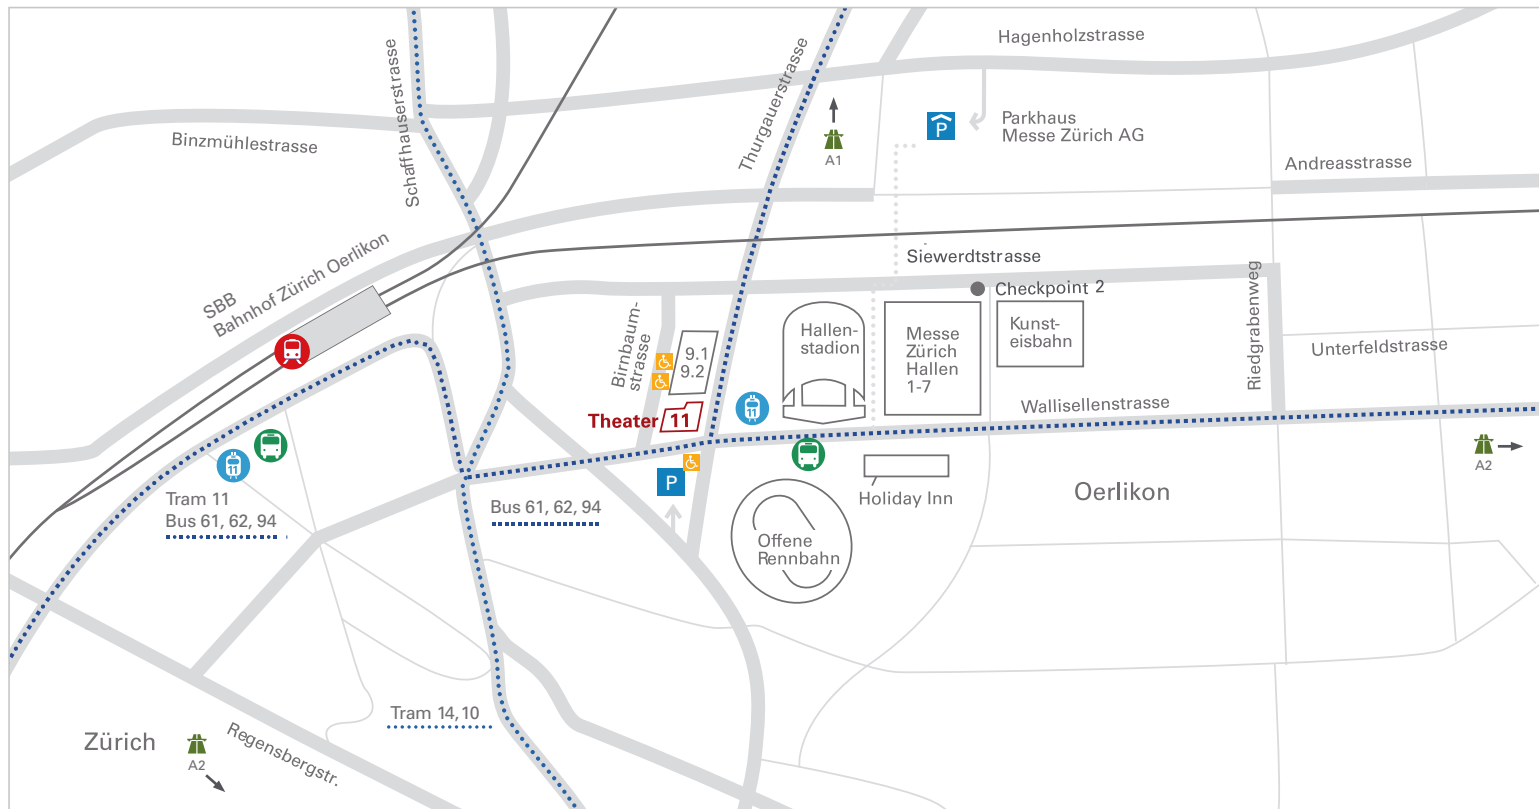

# How to find us

We recommend taking public transport to get to our theatre.

Theater **11** Zürich

Theater 11 Zürich  
Thurgauerstrasse 7  
CH- 8050 Zürich

[www.theater11.ch](http://www.theater11.ch)

### From Zürich HB

- Take tram no. 11 (direction *Auzelg*) straight to the *Messe/Hallenstadion* stop (journey time: approx. 20 mins)
- Different trains will take you to train station *Zürich Oerlikon* (journey time: approx. 7 mins)

### From train station Zürich Oerlikon

- Take tram no. 11 (direction *Auzelg*) or bus no. 61, 62 or 94 to the *Messe/Hallenstadion* stop (journey time: approx. 4 mins)
- Alternatively you can take a ten-minute walk to *Theater 11*

### **P** Car Park *Messe Zürich* (subject to parking fees)

If you're coming from the motorway from Basel, Bern, Chur, Luzern and St. Gallen, follow the signs for *Messe Zürich* (marked with a 'Z'), which will bring you straight to the *Messe Zürich* car park. *Theater 11* is about a ten-minute walk from the car park.